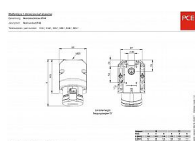

PCE zásuvka 32A/5P bezšroubová 125-6TT 400V, IP44, TURBO TWIST

» Spínače, zásuvky, vidlice » Průmyslové zásuvky a vidlice » Zásuvky » Nástěnné

Kód produktu 38021

EAN 9003399622588

Zásuvka nástěnná 5-pólová, 32A/400V, 6h, IP44, bezšroubová TURBO TWIST

Dostupnost na hlavním skladě: 8,00 ks

Popis

CEE-wall mounted socket 32A 5p 6h IP44 TT

housing material: PA6

rated current: 32A

number of poles: 5 (3P+N+PE)

clock-position: 6h

rated voltage/frequency: 200/346V~ - 240/415V~ /

50+60Hz

contacts: brass

connection technology: screwless terminals (TT)

cable entry: top and rear

inc. threaded cable grommet

IP protection class: IP44