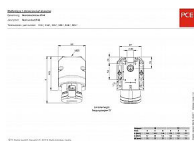

PCE zásuvka 16A/4P bezšroubová 114-6TT 400V, IP44, TURBO TWIST

» Spínače, zásuvky, vidlice » Průmyslové zásuvky a vidlice » Zásuvky » Nástěnné

Kód produktu 38024

EAN 9003399581359

Zásuvka nástěnná 4-pólová, 16A/400V, 6h, IP44, bezšroubová TURBO TWIST

Dostupnost na hlavním skladě: na objednávku

Popis

CEE-wall mounted socket 16A 4p 6h IP44 TT

housing material: PA6

rated current: 16A

number of poles: 4 (3P+PE)

clock-position: 6h

rated voltage/frequency: 380-415V~ / 50+60Hz

contacts: brass

connection technology: screwless terminals (TT)

cable entry: top and rear

inc. threaded cable grommet

IP protection class: IP44