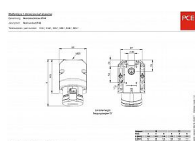

PCE zásuvka 16A/3P/250V IP44 113-6 modrá / karavan

» Spínače, zásuvky, vidlice » Průmyslové zásuvky a vidlice » Zásuvky » Nástěnné

Kód produktu 13069

EAN 9003399113062

Zásuvka nástěnná 3-pólová, 16A/230V, 6h, IP44

Dostupnost na hlavním skladě: 1,00 ks

Popis

CEE-wall mounted socket 16A 3p 6h IP44

housing material: PA6

rated current: 16A

number of poles: 3 (2P+PE)

clock-position: 6h

rated voltage/frequency: 200-250V~ / 50+60Hz

contacts: brass

connection technology: screw terminals

cable entry: top and rear

inc. threaded cable grommet

IP protection class: IP44